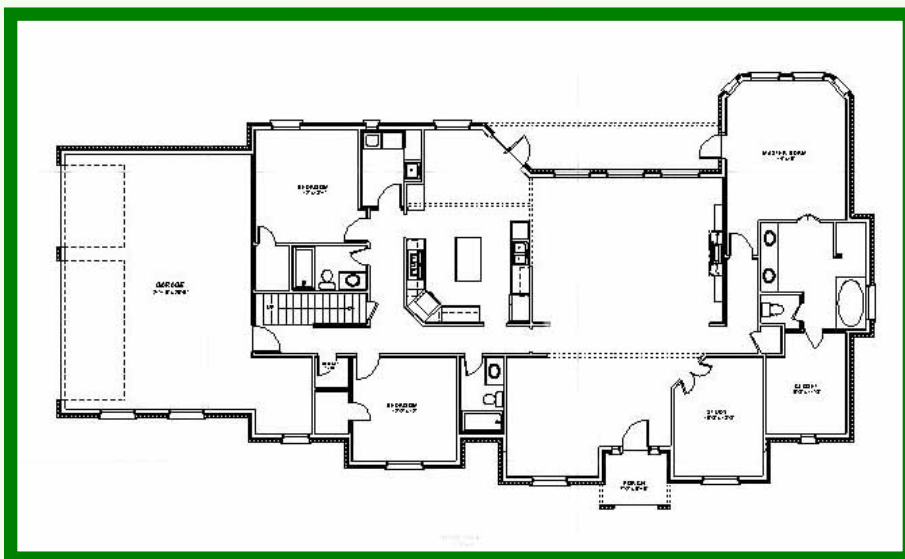

## *39 Lakewood Drive*

Approximately 3600 square feet Four bedrooms, 3 baths Study, formal dining, family room Bay window sitting area off of master bedroom Central vacuum system installed Covered patio Lots of ceramic tile and wood floors Large three car garage Large 1/2 acre lot Wooded area and water in rear